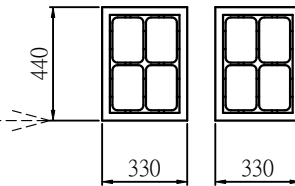

Standard (標準)
 Lower dust collector (下集塵器)
 Working area (工作範圍) : 330 x 440 mm

Option (選配)
 Both Upper dust collector and Auto tool exchange are install (上集塵器 + 自動換刀)
 Working area (工作範圍) : 330 x 420 mm